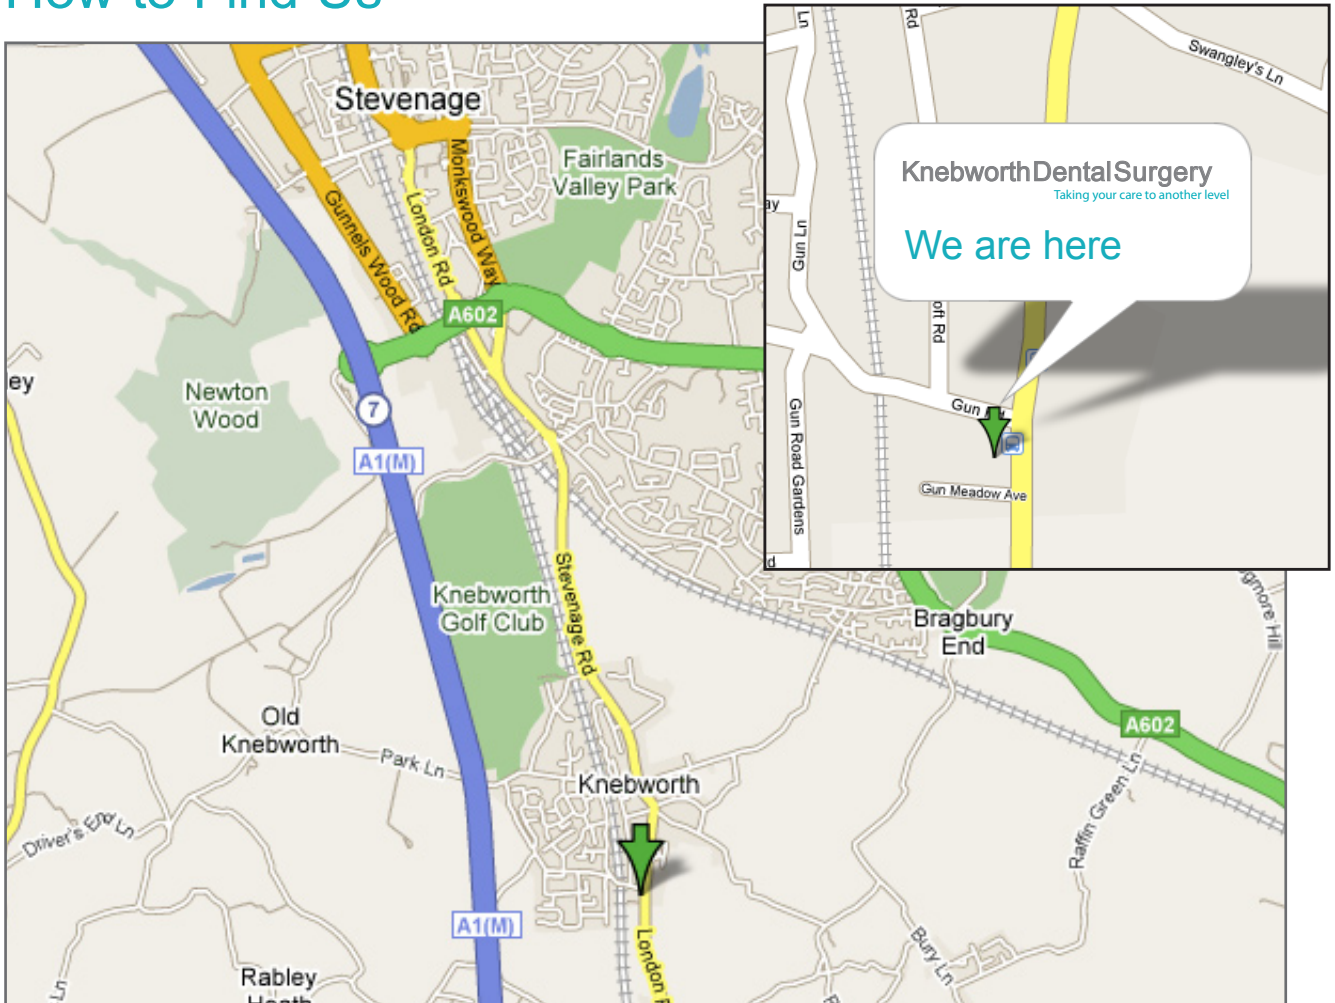

# Knebworth Dental Surgery

Taking your care to another level

## How to Find Us

### From the North

Take Junction 7 A1(M).  
Follow A602 towards Stevenage & Ware.  
Straight over next roundabout A602 signed Hertford & Ware. At next roundabout turn right signed B197 Knebworth. Knebworth is about 2 miles away. Go past all the shops, Catholic church and spot roundabout. Knebworth Dental Surgery is on the right, just after the roundabout.

### From the South

Take Junction 6 A1(M) signed Welwyn A1000.  
At first roundabout follow Welwyn Garden City A1000 and Welwyn B656. At the second roundabout go straight on, signed Stevenage A1(M), Welwyn B656 Knebworth B197.  
At the third roundabout turn right and follow Knebworth B197. As you come into Knebworth, the surgery is on the left, just before the spot roundabout.